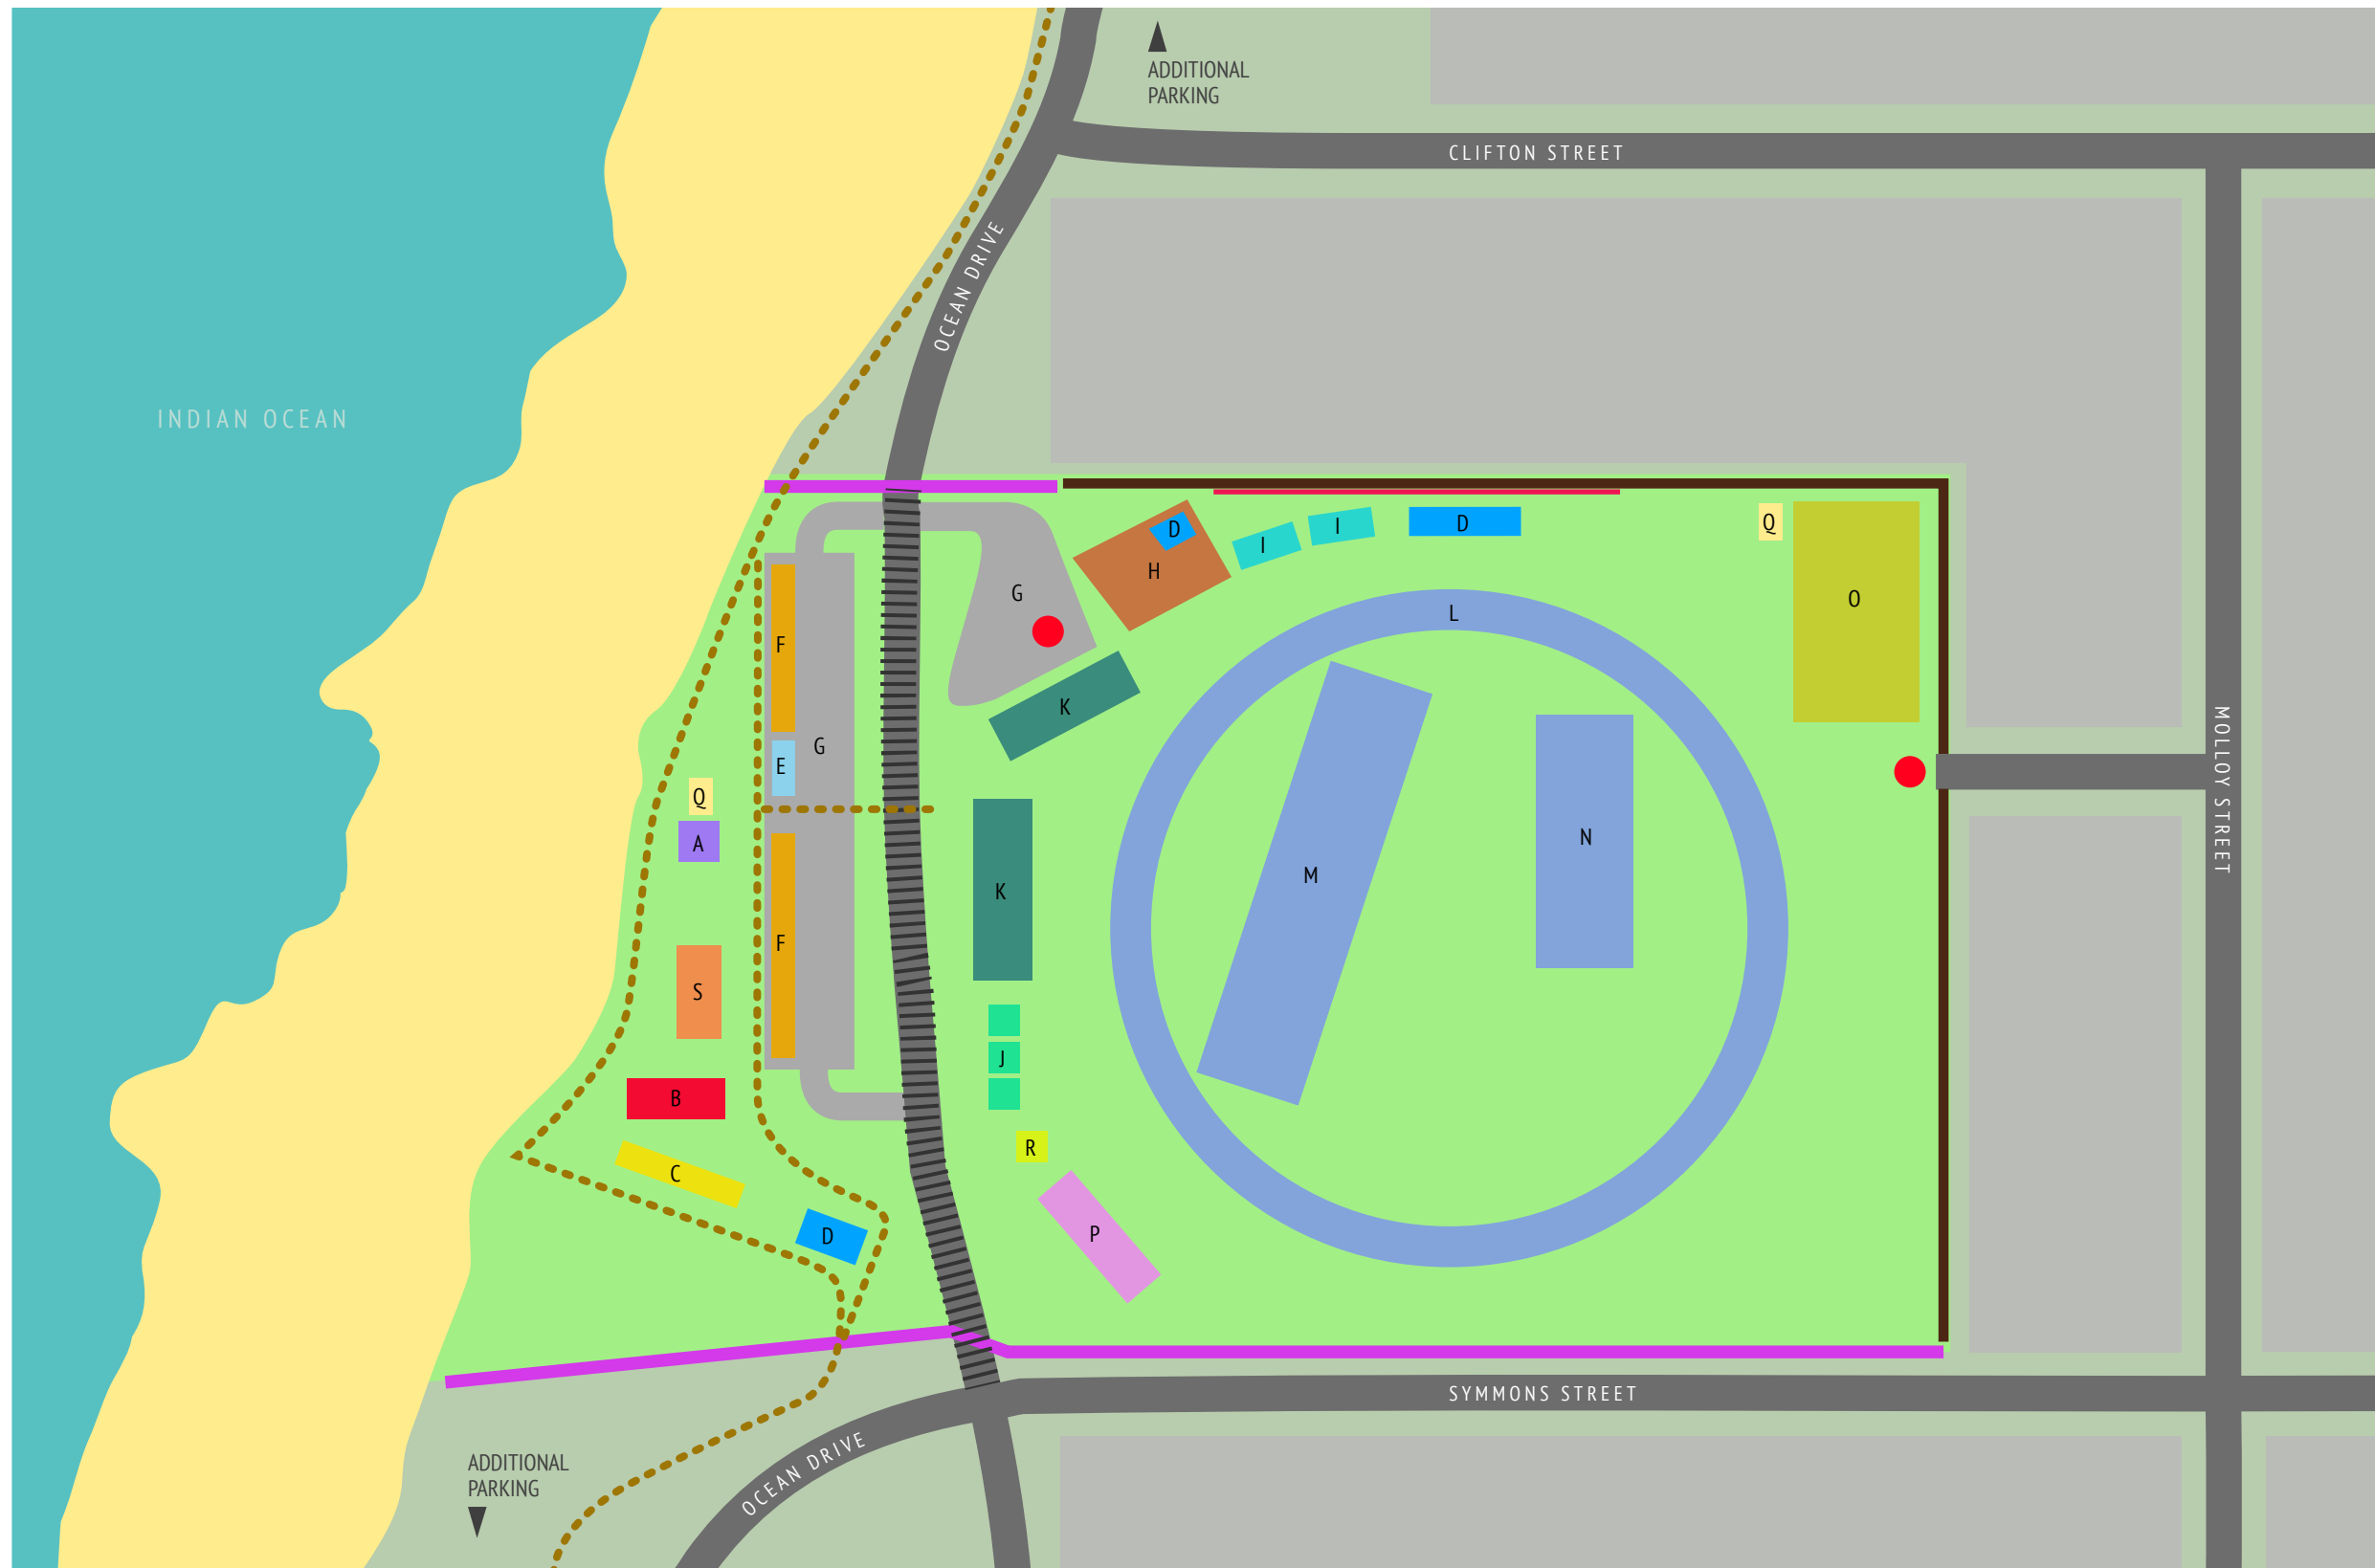

BUNBURY GEOGRAPHE GIFT . 2018

LEGEND

-  EXISTING FOOTPATH
-  INTRODUCED FENCING
-  ROAD CLOSURE
-  EXISTING FENCING
-  PROPOSED MURAL
-  MUSTER POINT

- A . WYALUP BEACH CAFE
- B . SCOUTS OBSTACLE COURSE
- C . FREE-RUN X5
- D . EXISTING TOILETS
- E . INTRODUCED TOILETS
- F . FOOD TRUCKS
- G . EXISTING CAR PARK
- H . ADMINISTRATION
- I . TRACKSIDE LOUNGE
- J . PROMOTIONAL MARQUEE
- K . GRAND STAND
- L . 400M TRACK
- M . 120M TRACK
- N . ATHLETES WARM-UP
- O . ATHLETES AREA
- P . VIRTUAL REALITY
- Q . WATER STATION
- R . FIRST AID
- S . LAWN GAMES